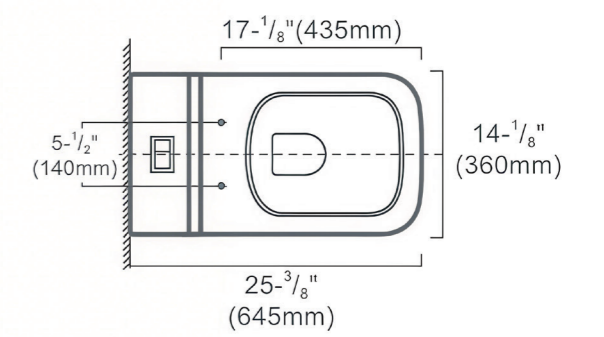

Seamless Construction

One Piece Toilets

Smart Toilets

FR15201

One Piece Toilet

Size 700*390*790mm
S-trap 250/300mm
Flushing Siphonic
Seat Elongated
Vitreous china

FR15202

One Piece Toilet