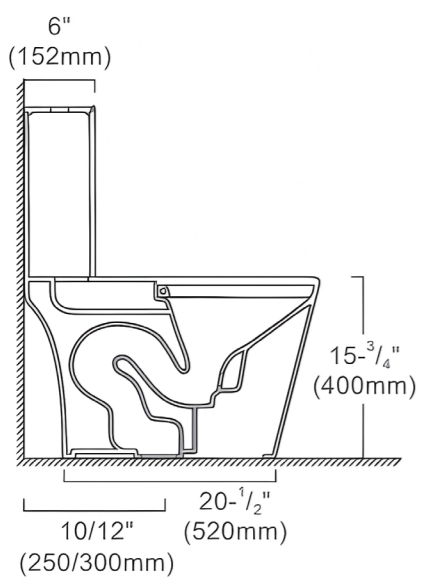

Seamless Construction

One Piece Toilets

Smart Toilets

FR15201

One Piece Toilet

Size 700*390*790mm
S-trap 250/300mm
Flushing Siphonic
Seat Elongated
Vitreous china

FR15202

One Piece Toilet

Size 645*365*745mm
S-trap 300mm
Flushing Siphonic
Seat Square Shape
Vitreous china

FR15203

One Piece Toilet

Size 660*400*740mm
 S-trap 220/300mm
 Flushing Siphonic
 Seat U Shape
 Vitreous china

FR15204

One Piece Toilet