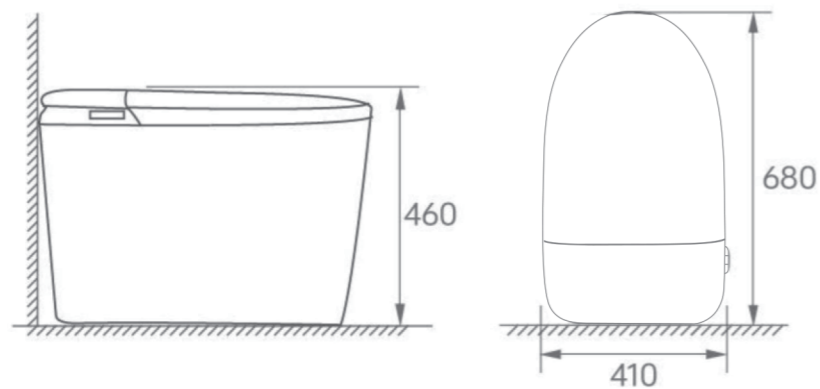

FR75102

Floor Standing Smart Toilet

Jet Black

Premium Gray

Platinum Dust Silver

PRODUCT INFORMATION

Size: 680x410x460mm Pit distance: 300/400mm

Heating: instant heating Flushing: jet siphon type Drainage: floor drainage