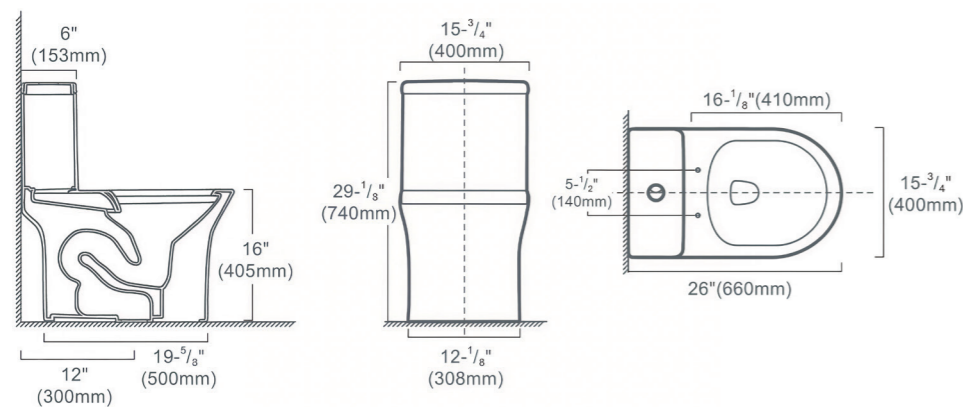

Size 645*365*745mm
S-trap 300mm
Flushing Siphonic
Seat Square Shape
Vitreous china

FR15203

One Piece Toilet

Size 660*400*740mm
 S-trap 220/300mm
 Flushing Siphonic
 Seat U Shape
 Vitreous china

FR15204

One Piece Toilet