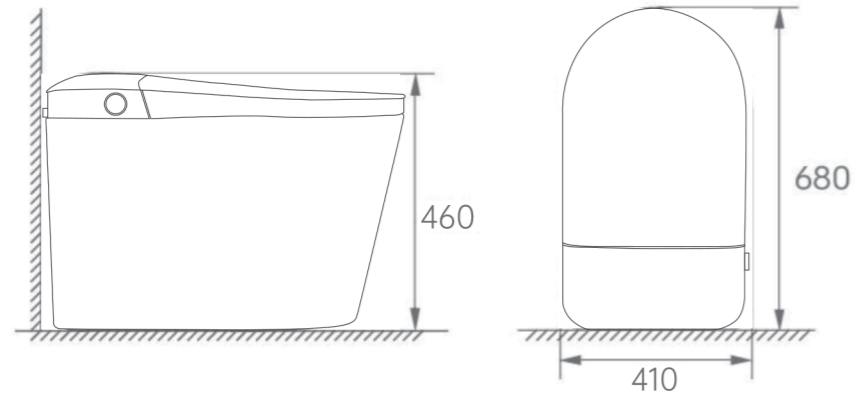

PRODUCT INFORMATION

Size: 590x380x468mm Pit distance: 300/400mm

Heating: instant heating Flushing: jet siphon type Drainage: floor drainage

FR75207

Floor Standing Smart Toilet

NON-ELECTRIC VERSION

No Electricity No Cleaning Version