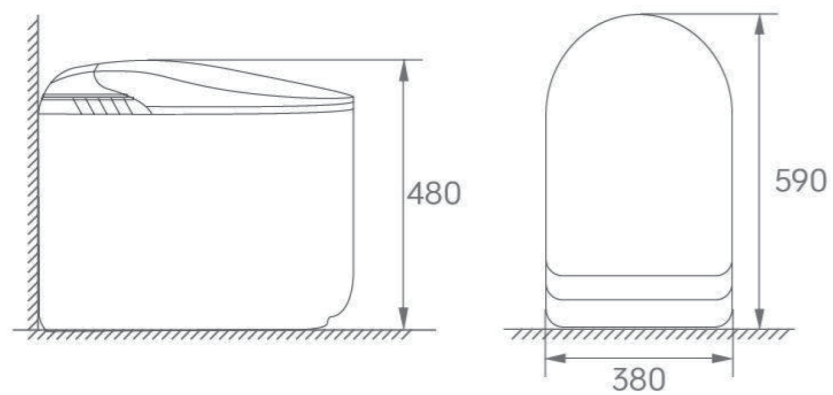

FR75103

Floor Standing Smart Toilet

PRODUCT INFORMATION

Size: 590x380x480mm Pit distance: 300/400mm

Heating: instant heating Flushing: jet siphon type Drainage: floor drainage

Simplified version No water pressure requirement