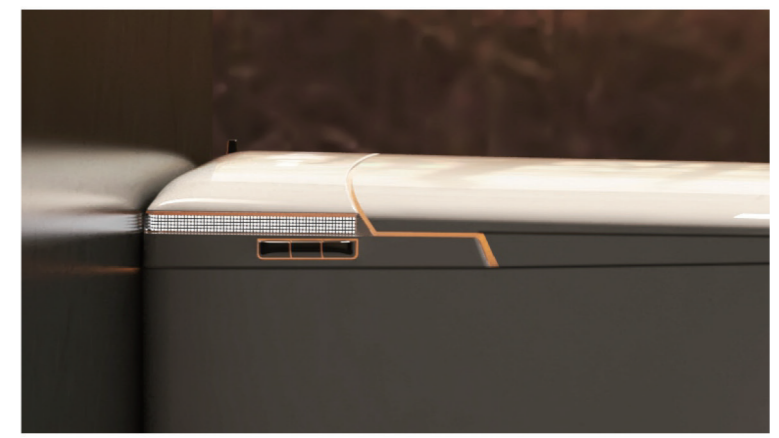

PRODUCT INFORMATION

Size: 590x380x480mm Pit distance: 300/400mm

Heating: instant heating Flushing: jet siphon type Drainage: floor drainage

FR75105

Floor Standing Smart Toilet

PRODUCT INFORMATION

Size: 590x380x468mm Pit distance: 300/400mm