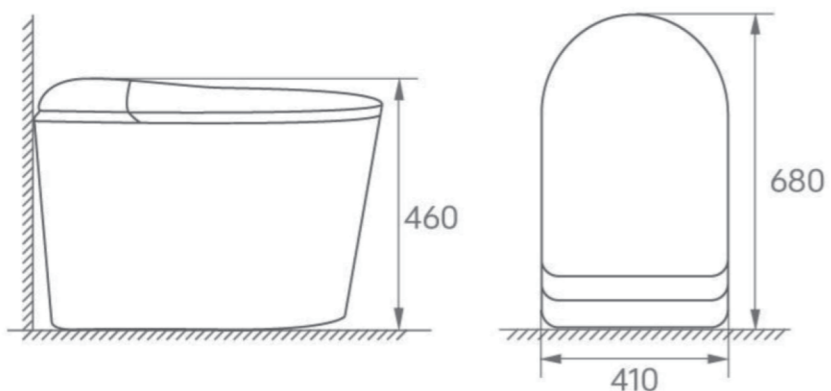

Antibacterial Self-Cleaning
Medical-grade nozzle for ultimate hygiene

FR75101

Floor Standing Smart Toilet

Jet Black

Premium Gray

Platinum Dust Silver

PRODUCT INFORMATION

Size: 680x410x460mm Pit distance: 300/400mm