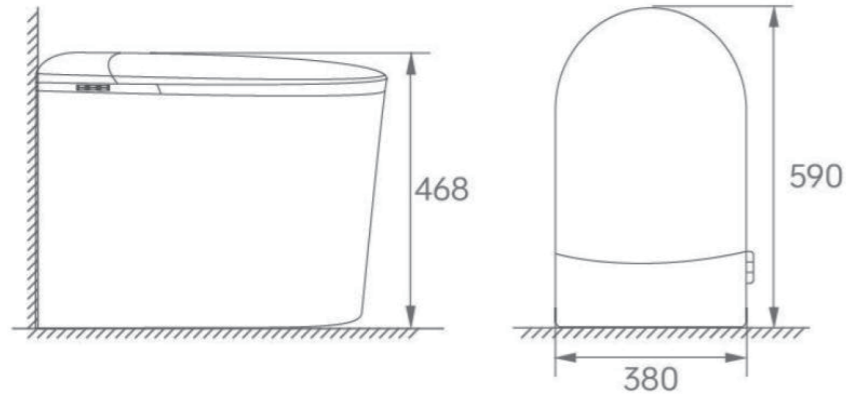

PRODUCT INFORMATION

Size: 590x380x480mm Pit distance: 300/400mm

Heating: instant heating Flushing: jet siphon type Drainage: floor drainage

FR75105

Floor Standing Smart Toilet

PRODUCT INFORMATION

Size: 590x380x468mm Pit distance: 300/400mm