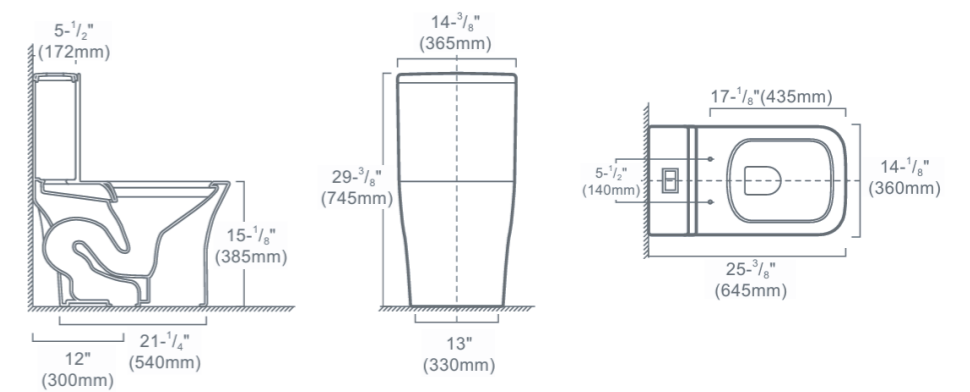

FR15205

One Piece Toilet

Size 645*360*745mm
S-trap 250/300mm
Flushing Siphonic
Seat Square Shape
Vitreous china