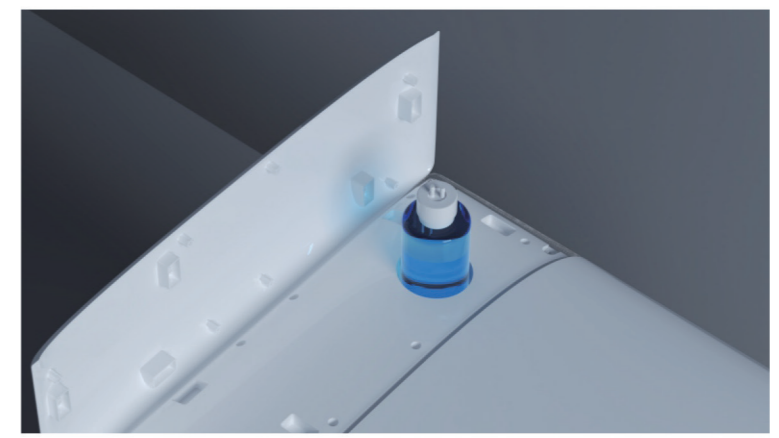

FR75106

Floor Standing Smart Toilet