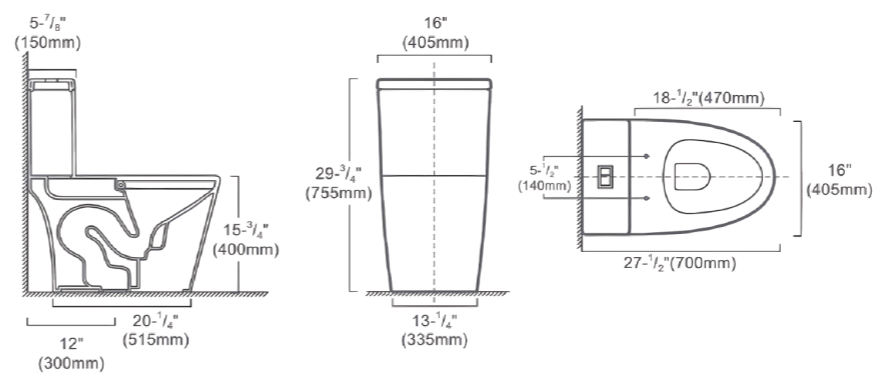

One Piece Toilet

Size 740*380*710mm
 S-trap 300mm
 Flushing Siphonic
 Seat Elongated
 ADA Design
 Vitreous china

FR15208

One Piece Toilet

Size 700*405*755mm
 S-trap 300mm
 Flushing Siphonic
 Seat Elongated
 Vitreous china