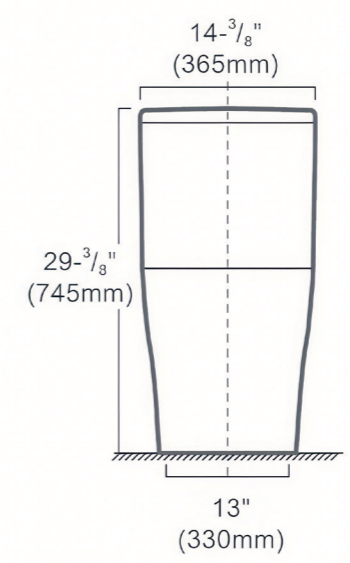

Seamless Construction

One Piece Toilets

Smart Toilets

FR15201

One Piece Toilet

Size 700*390*790mm
S-trap 250/300mm
Flushing Siphonic
Seat Elongated
Vitreous china

FR15202

One Piece Toilet