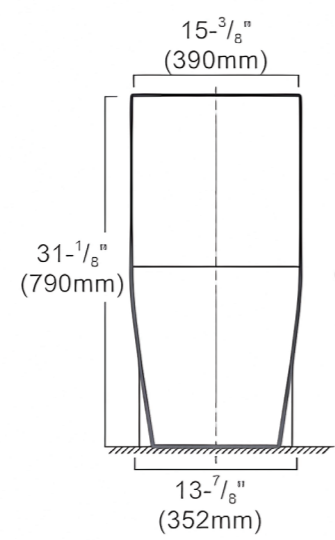

Seamless Construction

One Piece Toilets

Smart Toilets

FR15201

One Piece Toilet

Size 700*390*790mm
S-trap 250/300mm
Flushing Siphonic
Seat Elongated
Vitreous china

FR15202

One Piece Toilet