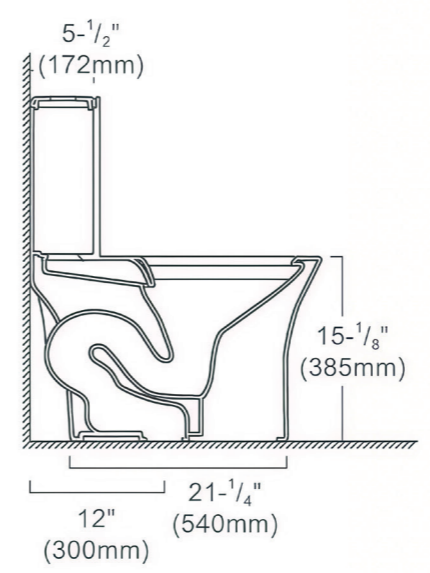

Seamless Construction

One Piece Toilets

Smart Toilets

FR15201

One Piece Toilet

Size 700*390*790mm
S-trap 250/300mm
Flushing Siphonic
Seat Elongated
Vitreous china

FR15202

One Piece Toilet

Size 645*365*745mm
S-trap 300mm
Flushing Siphonic
Seat Square Shape
Vitreous china

FR15203

One Piece Toilet

Size 660*400*740mm
 S-trap 220/300mm
 Flushing Siphonic
 Seat U Shape
 Vitreous china

FR15204

One Piece Toilet