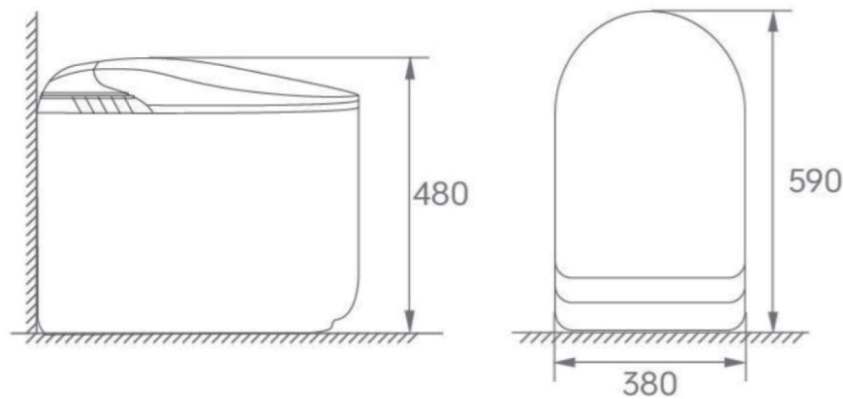

Simplified version No water pressure requirement

No washing/No drying/No display screen/No remote control

Manual flip cover | Capacitor foot-operated flush | Sedentary Reminder | Year-round temperature control | Smart Size Adjustment

Simplified Automatic Version No water pressure requirement

No washing/No drying/No display screen

Doorbell Remote Control | Auto-flip cover | Foam Shield Deodorizer | Capacitor foot-operated flush | Sedentary Reminder | Year-round temperature control | Smart Size Adjustment

Standard version

Remote control operation | Manual flip cover | Foam Shield Deodorizer | Bidet | Warm air drying | High-definition display screen | Capacitor foot-operated flush | Sedentary Reminder | Year-round temperature control | Smart Size Adjustment

High configuration version No water pressure requirement

Remote control operation | Auto-flip cover | Capacitor foot-operated flush | Foam Shield Deodorizer | Bidet | Warm air drying | High-definition display screen | Capacitor foot-operated flush | Sedentary Reminder | Year-round temperature control | Smart Size Adjustment

Top-of-the-line version No water pressure requirement

Voice Control | Remote control operation | Auto-flip cover | Capacitor foot-operated flush | Foam Shield Deodorizer | Bidet | Warm air drying | High-definition display screen | Capacitor foot-operated flush | Sedentary Reminder | Year-round temperature control | Smart Size Adjustment

basic function

Super vortex flushing	Reciprocating cleaning	Strong and weak massage	Children's cleaning	Off seat flushing	Pipe position adjustment	Leakage protection	Warm air drying	Prevent low-temperature burns	Intelligent size punch	Power outage flushing
Water pressure regulation	Seat induction	Water temperature regulation	Remote control flushing	Wind and temperature regulation	Digital display	Seat heating	Four season warmth sensation	Hip cleaning	Female cleaning	Side button
Self cleaning nozzle	Slowly lowering the cover plate	Sedentary reminder	ABS antibacterial spray bar	Intelligent remote control						

PRODUCT INFORMATION

Size: 590x380x480mm Pit distance: 300/400mm

Heating: instant heating Flushing: jet siphon type Drainage: floor drainage