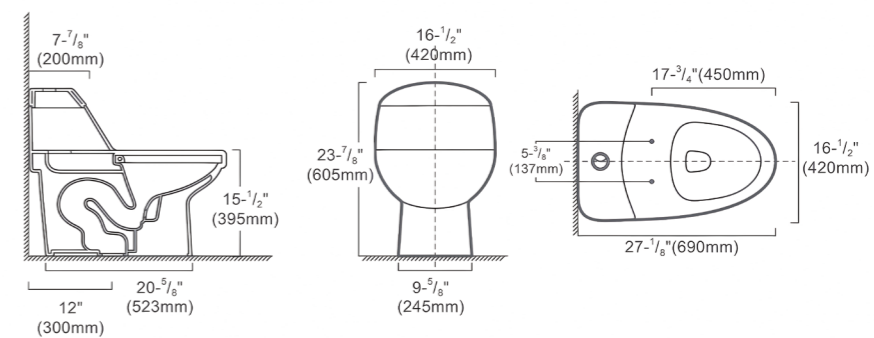

One Piece Toilet

Size 740*380*710mm
 S-trap 300mm
 Flushing Siphonic
 Seat Elongated
 ADA Design
 Vitreous china

FR15208

One Piece Toilet

Size 700*405*755mm
 S-trap 300mm
 Flushing Siphonic
 Seat Elongated
 Vitreous china

FR15207

One Piece Toilet

Size 660*400*740mm
 S-trap 220/300mm
 Flushing Siphonic
 Seat U Shape
 Vitreous china

FR15209

One Piece Toilet

Size 690*420*605mm
 S-trap 300mm
 Flushing Siphonic
 Seat Elongated
 Vitreous china