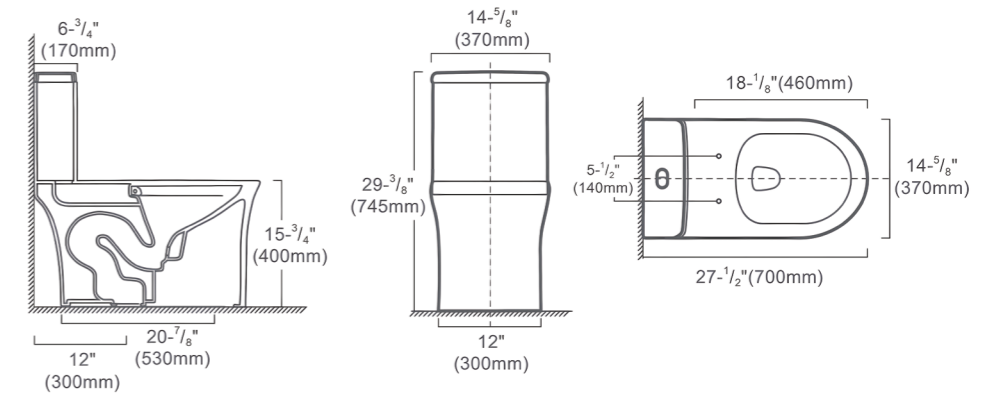

FR15204

One Piece Toilet

Size 700*370*745mm
S-trap 300mm
Flushing Siphonic
Seat U Shape
Vitreous china