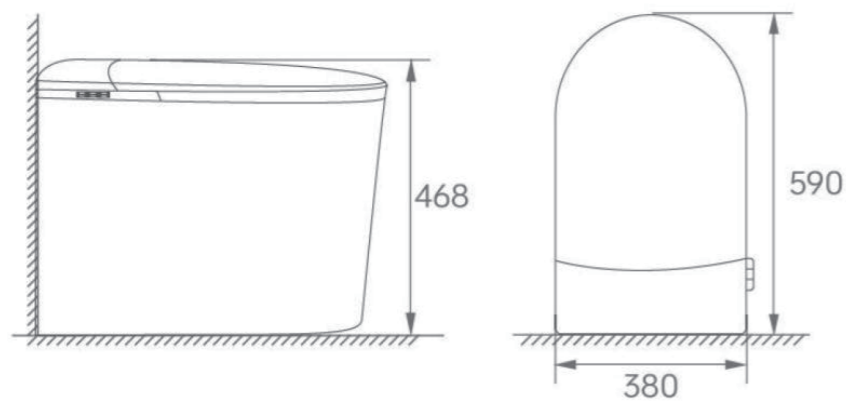

Simplified version No water pressure requirement

No washing/No drying/No display screen/No remote control

Manual flip cover | Capacitor foot-operated flush | Sedentary Reminder | Year-round temperature control | Smart Size Adjustment

Simplified Automatic Version No water pressure requirement

No washing/No drying/No display screen

Doorbell Remote Control | Auto-flip cover | Foam Shield Deodorizer | Capacitor foot-operated flush | Sedentary Reminder | Year-round temperature control | Smart Size Adjustment

Standard version

Remote control operation | Manual flip cover | Foam Shield Deodorizer | Bidet | Warm air drying | High-definition display screen | Capacitor foot-operated flush | Sedentary Reminder | Year-round temperature control | Smart Size Adjustment

High configuration version No water pressure requirement

Remote control operation | Auto-flip cover | Capacitor foot-operated flush | Foam Shield Deodorizer | Bidet | Warm air drying | High-definition display screen | Capacitor foot-operated flush | Sedentary Reminder | Year-round temperature control | Smart Size Adjustment

Top-of-the-line version No water pressure requirement

Voice Control | Remote control operation | Auto-flip cover | Capacitor foot-operated flush | Foam Shield Deodorizer | Bidet | Warm air drying | High-definition display screen | Capacitor foot-operated flush | Sedentary Reminder | Year-round temperature control | Smart Size Adjustment

basic function

Super vortex flushing	Reciprocating cleaning	Strong and weak massage	Children's cleaning	Off seat flushing	Pipe position adjustment	Leakage protection	Warm air drying	Prevent low-temperature burns	Intelligent size punch	Power outage flushing
Water pressure regulation	Seat induction	Water temperature regulation	Remote control flushing	Wind and temperature regulation	Digital display	Seat heating	Four season warmth sensation	Hip cleaning	Female cleaning	Side button
Self cleaning nozzle	Slowly lowering the cover plate	Sedentary reminder	ABS antibacterial spray bar	Intelligent remote control						

PRODUCT INFORMATION

Size: 590x380x468mm Pit distance: 300/400mm

Heating: instant heating Flushing: jet siphon type Drainage: floor drainage