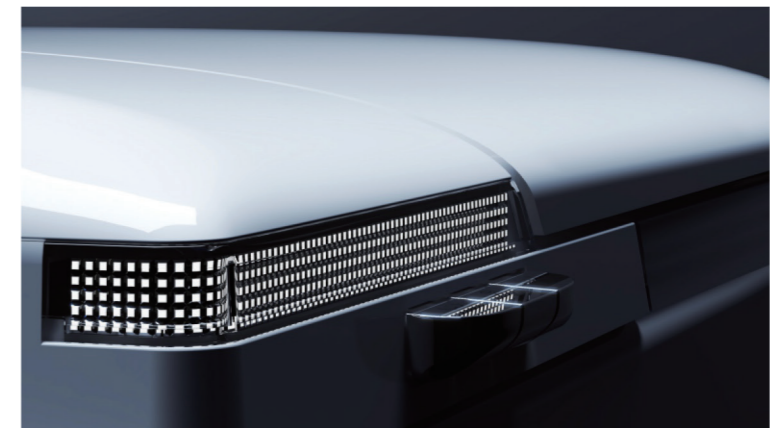

FR75106

Floor Standing Smart Toilet