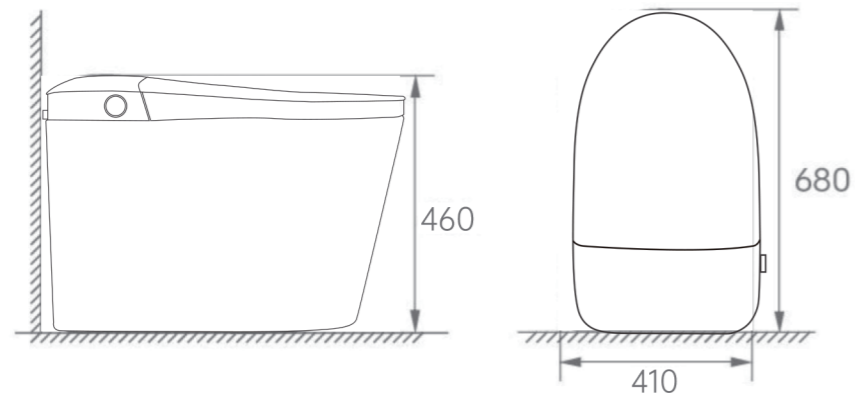

No Electricity No Cleaning Version

Manual flip cover | Foot-operated flush | No water pressure restrictions

Non-powered belt cleaning version

Manual flip cover | Foot-operated flush | No water pressure restrictions | One-touch knob | Butt Wash | Gentle Feminine Wash

basic function

Super Vortex Flush   Buttock Wash   Feminine Wash   Side Knob   Kick Flush   Soft-Close Lid

PRODUCT INFORMATION

Size: 680x410x460mm   Pit distance: 300/400mm

Heating: instant heating   Flushing: jet siphon type   Drainage: floor drainage