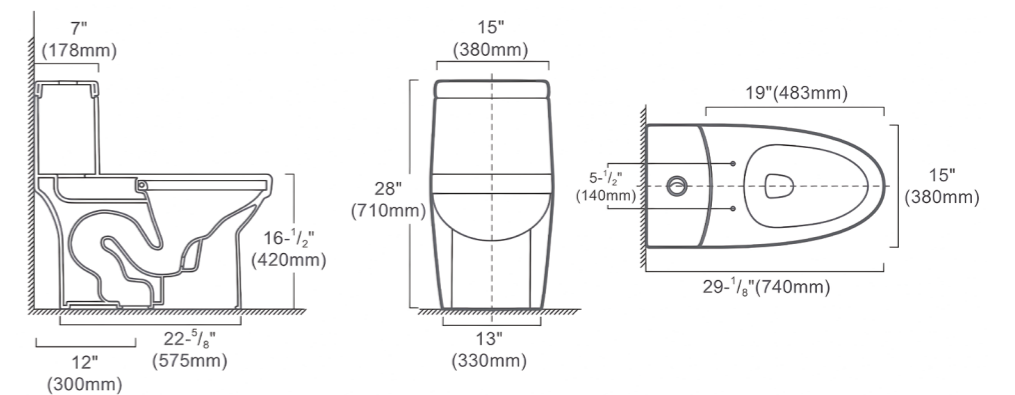

FR15206

One Piece Toilet

Size 740*380*710mm
S-trap 300mm
Flushing Siphonic
Seat Elongated
ADA Design
Vitreous china