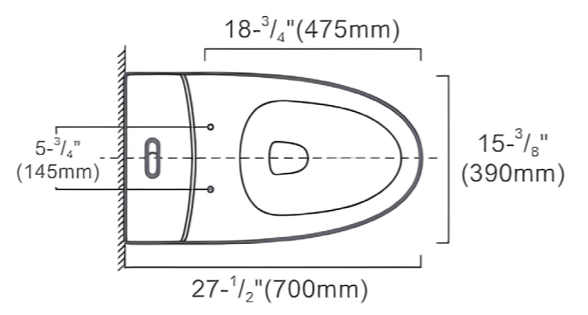

Seamless Construction

One Piece Toilets

Smart Toilets

FR15201

One Piece Toilet

Size 700*390*790mm
S-trap 250/300mm
Flushing Siphonic
Seat Elongated
Vitreous china

FR15202

One Piece Toilet