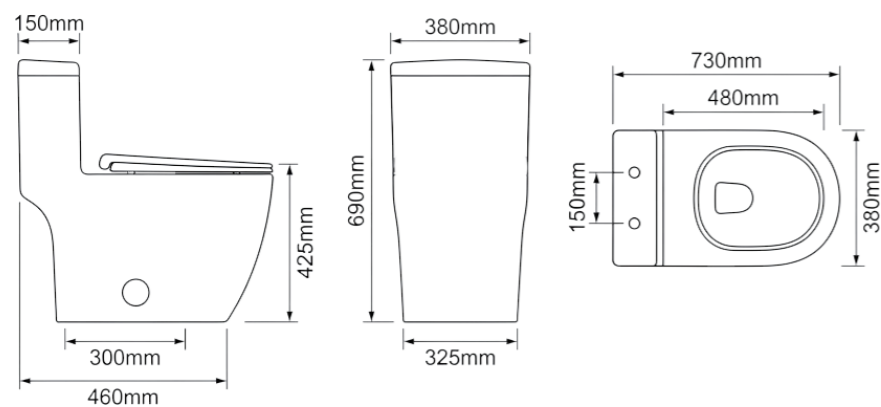

FR15207

One Piece Toilet

Size 660*400*740mm
S-trap 220/300mm
Flushing Siphonic
Seat U Shape
Vitreous china